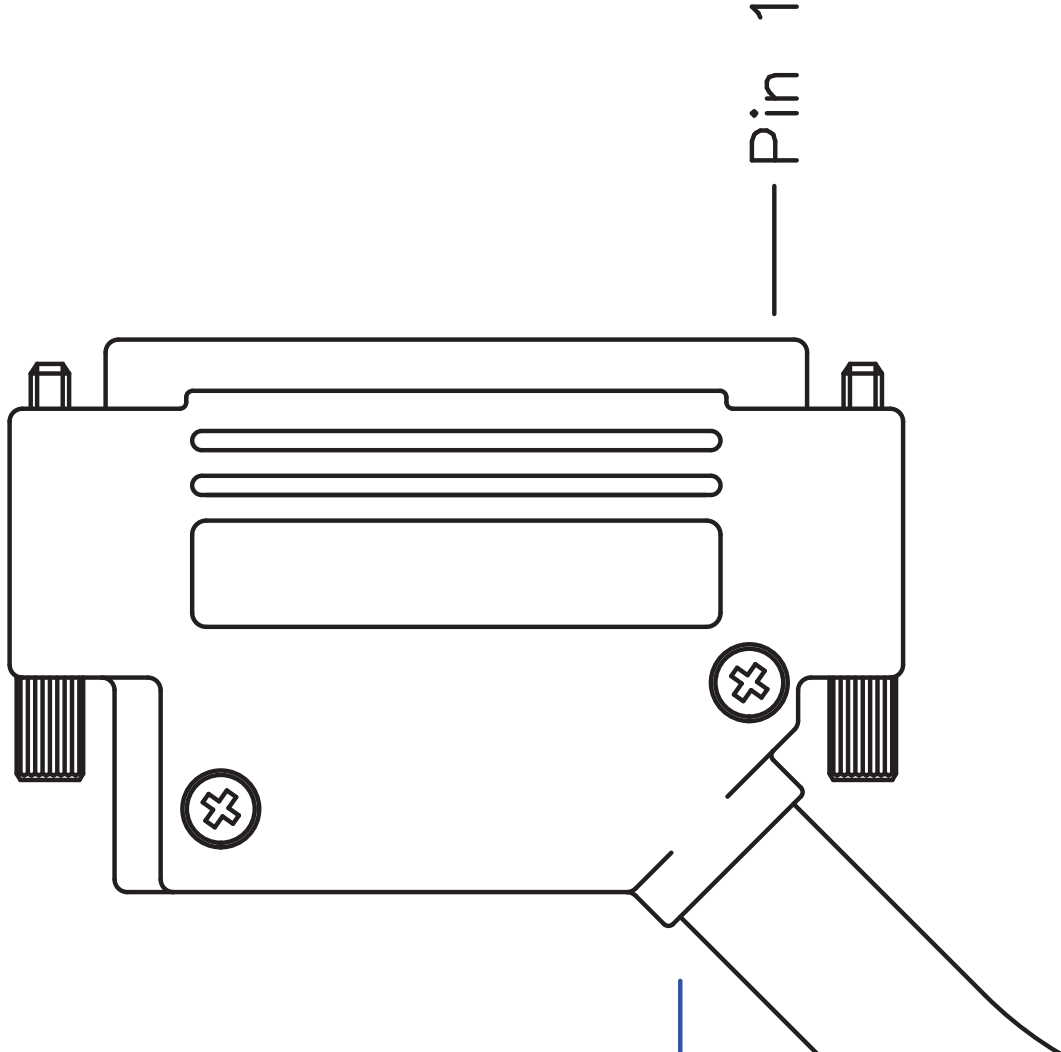

D-Sub

37pol male

D-Sub

37pol male

connector view