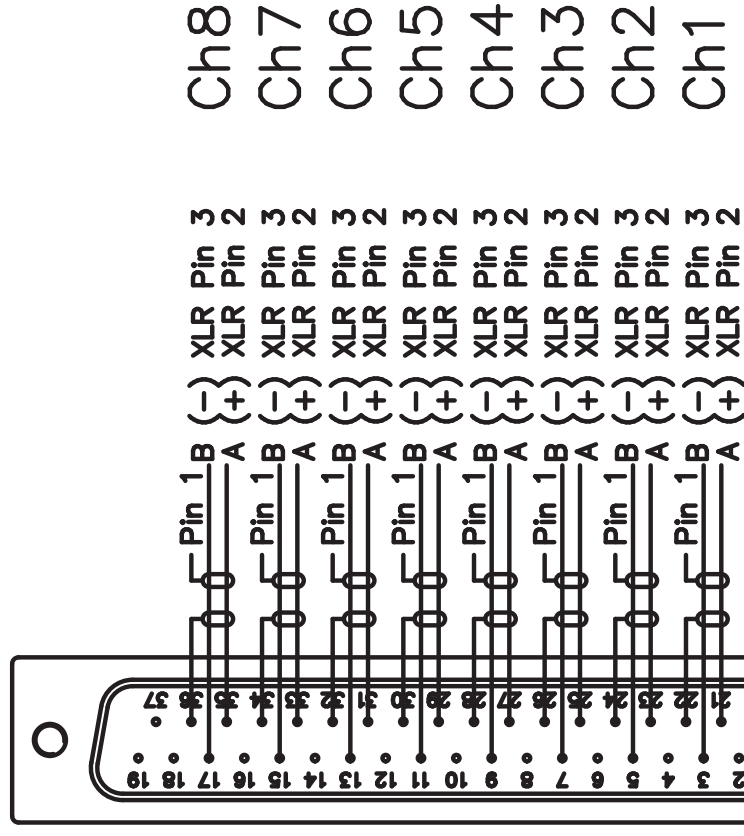

D-Sub

37pol male

D-Sub

37pol male

connector view