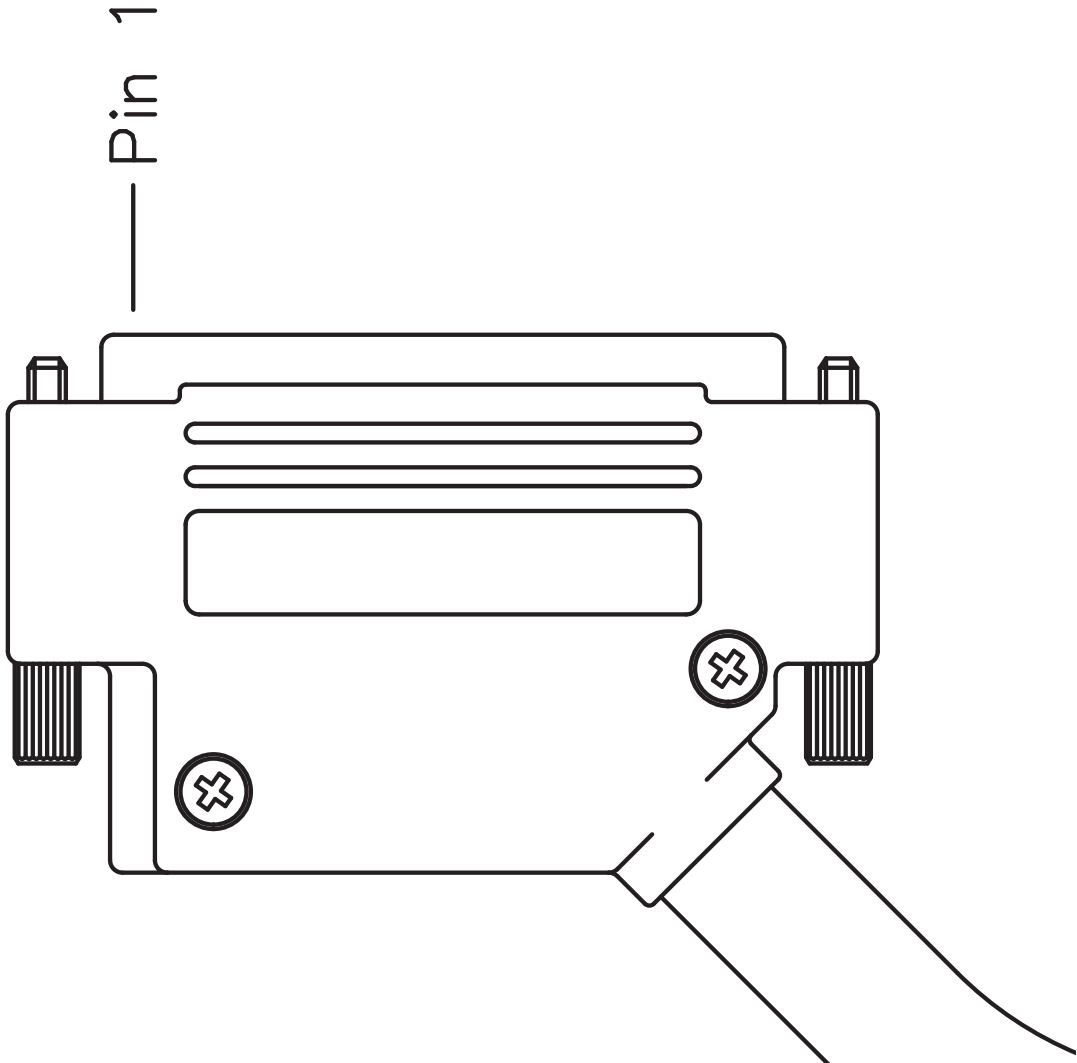

D-Sub

37pol female

D-Sub

37pol female

connector view