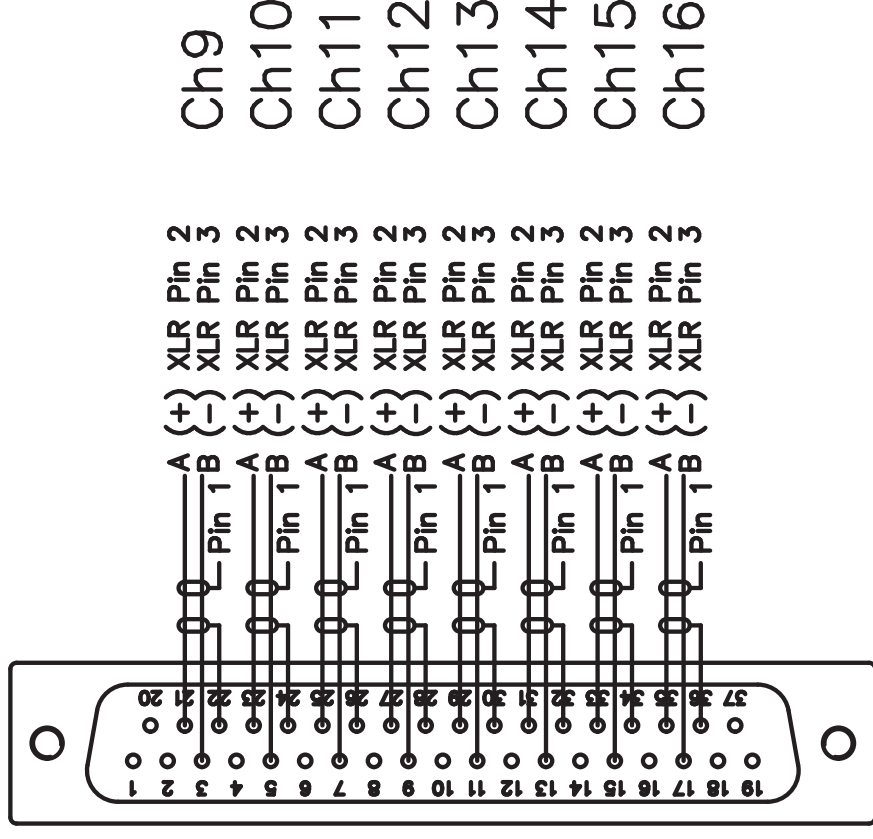

D-Sub

37pol female

D-Sub

37pol female

connector view