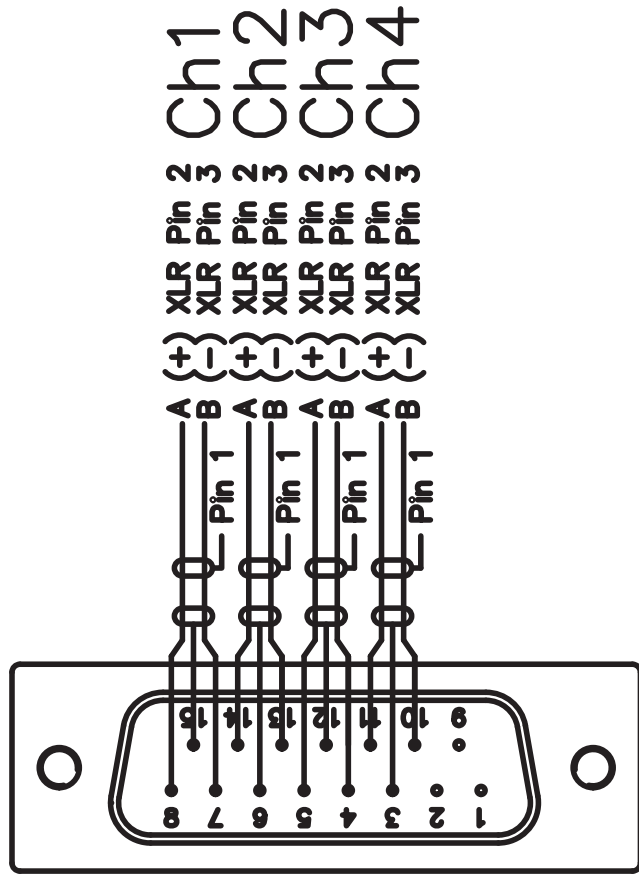

D-Sub

15pol male

1-4

D-Sub

15pol male

1-4

connector view