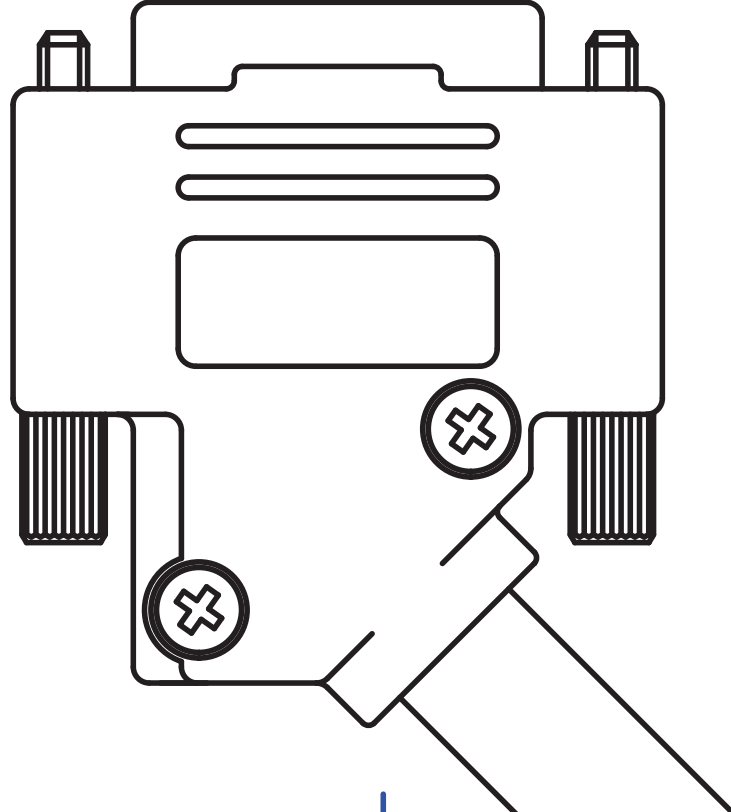

D-Sub

15pol male

1-4

D-Sub

15pol male

1-4

connector view